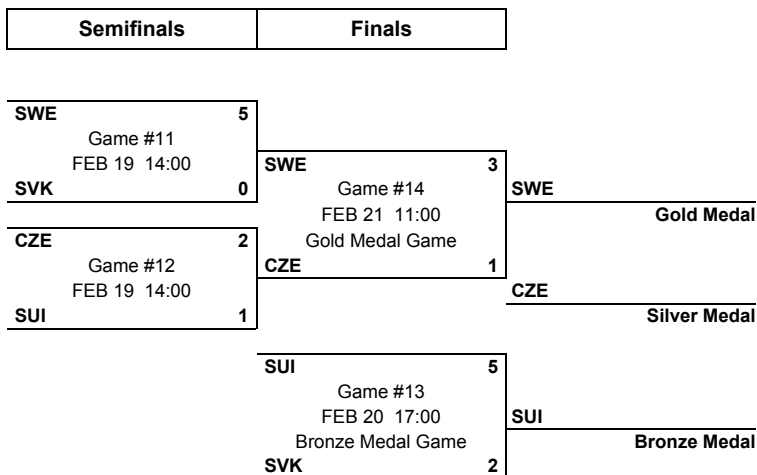

Tournament Progress

As of SUN 21 FEB 2016

Game	Round	Date	Time	Teams	Results	1	2	3	PSS
1	Preliminary	FRI 12 FEB	14:00	SVK - NOR	2 - 1	0 - 1	1 - 0	1 - 0	
2	Preliminary	SAT 13 FEB	17:00	CZE - SVK	2 - 1	1 - 1	1 - 0	0 - 0	
3	Preliminary	SAT 13 FEB	20:00	SWE - SUI	1 - 2	1 - 0	0 - 0	0 - 1	0 - 1
4	Preliminary	SUN 14 FEB	17:00	NOR - CZE	0 - 3	0 - 0	0 - 3	0 - 0	
5	Preliminary	MON 15 FEB	17:00	SWE - SVK	2 - 1	1 - 0	0 - 1	0 - 0	1 - 0
6	Preliminary	MON 15 FEB	20:00	SUI - NOR	3 - 1	1 - 0	0 - 0	2 - 1	
7	Preliminary	TUE 16 FEB	14:00	CZE - SWE	0 - 2	0 - 0	0 - 1	0 - 1	
8	Preliminary	TUE 16 FEB	17:00	SVK - SUI	2 - 4	0 - 0	1 - 3	1 - 1	
9	Preliminary	THU 18 FEB	14:00	NOR - SWE	0 - 5	0 - 2	0 - 1	0 - 2	
10	Preliminary	THU 18 FEB	14:00	SUI - CZE	1 - 2	1 - 1	0 - 0	0 - 1	
11	Semifinal	FRI 19 FEB	14:00	SWE - SVK	5 - 0	4 - 0	0 - 0	1 - 0	
12	Semifinal	FRI 19 FEB	14:00	CZE - SUI	2 - 1	1 - 0	0 - 1	0 - 0	1 - 0
13	Bronze Medal	SAT 20 FEB	17:00	SUI - SVK	5 - 2	0 - 1	3 - 0	2 - 1	
14	Gold Medal	SUN 21 FEB	11:00	SWE - CZE	3 - 1	1 - 1	2 - 0	0 - 0	

Preliminary Round Standings

Rank	Team	GP	W	PSSW	PSSL	L	GDF	GF:GA	PTS
1	SWE	4	2	1	1	0	+7	10 : 3	9
2	CZE	4	3	0	0	1	+3	7 : 4	9
3	SUI	4	2	1	0	1	+4	10 : 6	8
4	SVK	4	1	0	1	2	-3	6 : 9	4
5	NOR	4	0	0	0	4	-11	2 : 13	0

Final Ranking

- Gold SWE
- Silver CZE
- Bronze SUI
- 4 SVK
- 5 NOR

NOTE
 Rank during the preliminary round is based on points. For tie-break rules see 'Competition Format and Rules'.

LEGEND					
1	1st period	2	2nd period	3	3rd period
GF	Goals for	GP	Games played	PSS	Penalty shot shootout
PSSL	Penalty shot shootout loss	PSSW	Penalty shot shootout win	PTS	Points
				GA	Goals against
				GDF	Goal difference
				L	Losses
				OT	Overtime
				W	Wins