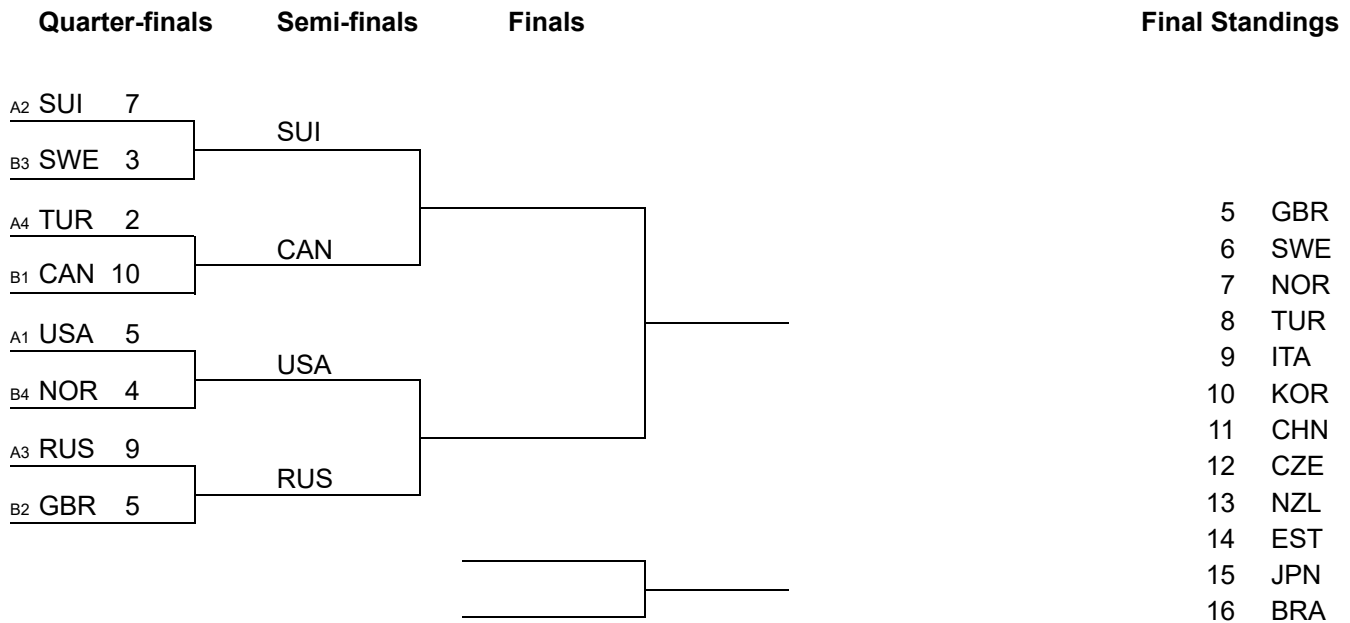

Session Results and Standings

Sheet	Team	LSFE	1	2	3	4	5	6	7	8	Extra Ends	Total
A	SWE - Sweden		0	0	0	1	0	0	2	X		3
	SUI - Switzerland	*	2	0	1	0	2	2	0	X		7
B	CAN - Canada		0	5	0	1	1	3	X	X		10
	TUR - Turkey	*	1	0	1	0	0	0	X	X		2
C	USA - United States of America	*	0	0	0	1	1	0	2	0	1	5
	NOR - Norway		0	0	2	0	0	1	0	1	0	4
D	RUS - Russian Federation	*	0	3	0	1	0	2	0	3		9
	GBR - Great Britain		1	0	1	0	1	0	2	0		5

Championship Bracket

Legend:
An Final Rank in Group-A
LSFx Loser of semi-final x
Bn Final Rank in Group-B
WSFx Winner of semi-final x
LSFE (*) Last Stone First End
X Unplayed/unfinished end due to concession