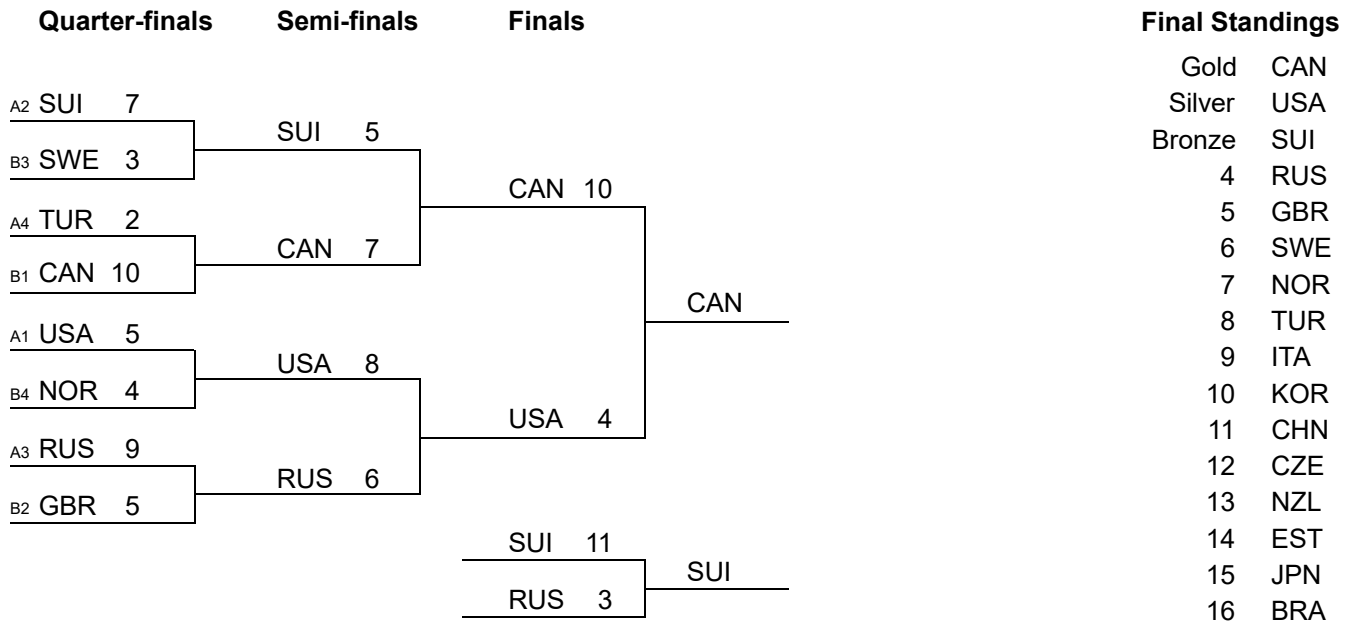

Session Results and Standings

Sheet	Team	LSFE	1	2	3	4	5	6	7	8	Extra Ends	Total
B	RUS - Russian Federation		0	1	0	0	2	0	0	X		3
	SUI - Switzerland	*	3	0	2	1	0	2	3	X		11
C	USA - United States of America		0	2	0	1	0	1	0	X		4
	CAN - Canada	*	5	0	2	0	2	0	1	X		10

Championship Bracket

Legend:

An Final Rank in Group-A

Bn Final Rank in Group-B

LSFE (*) Last Stone First End

X Unplayed/unfinished end due to concession